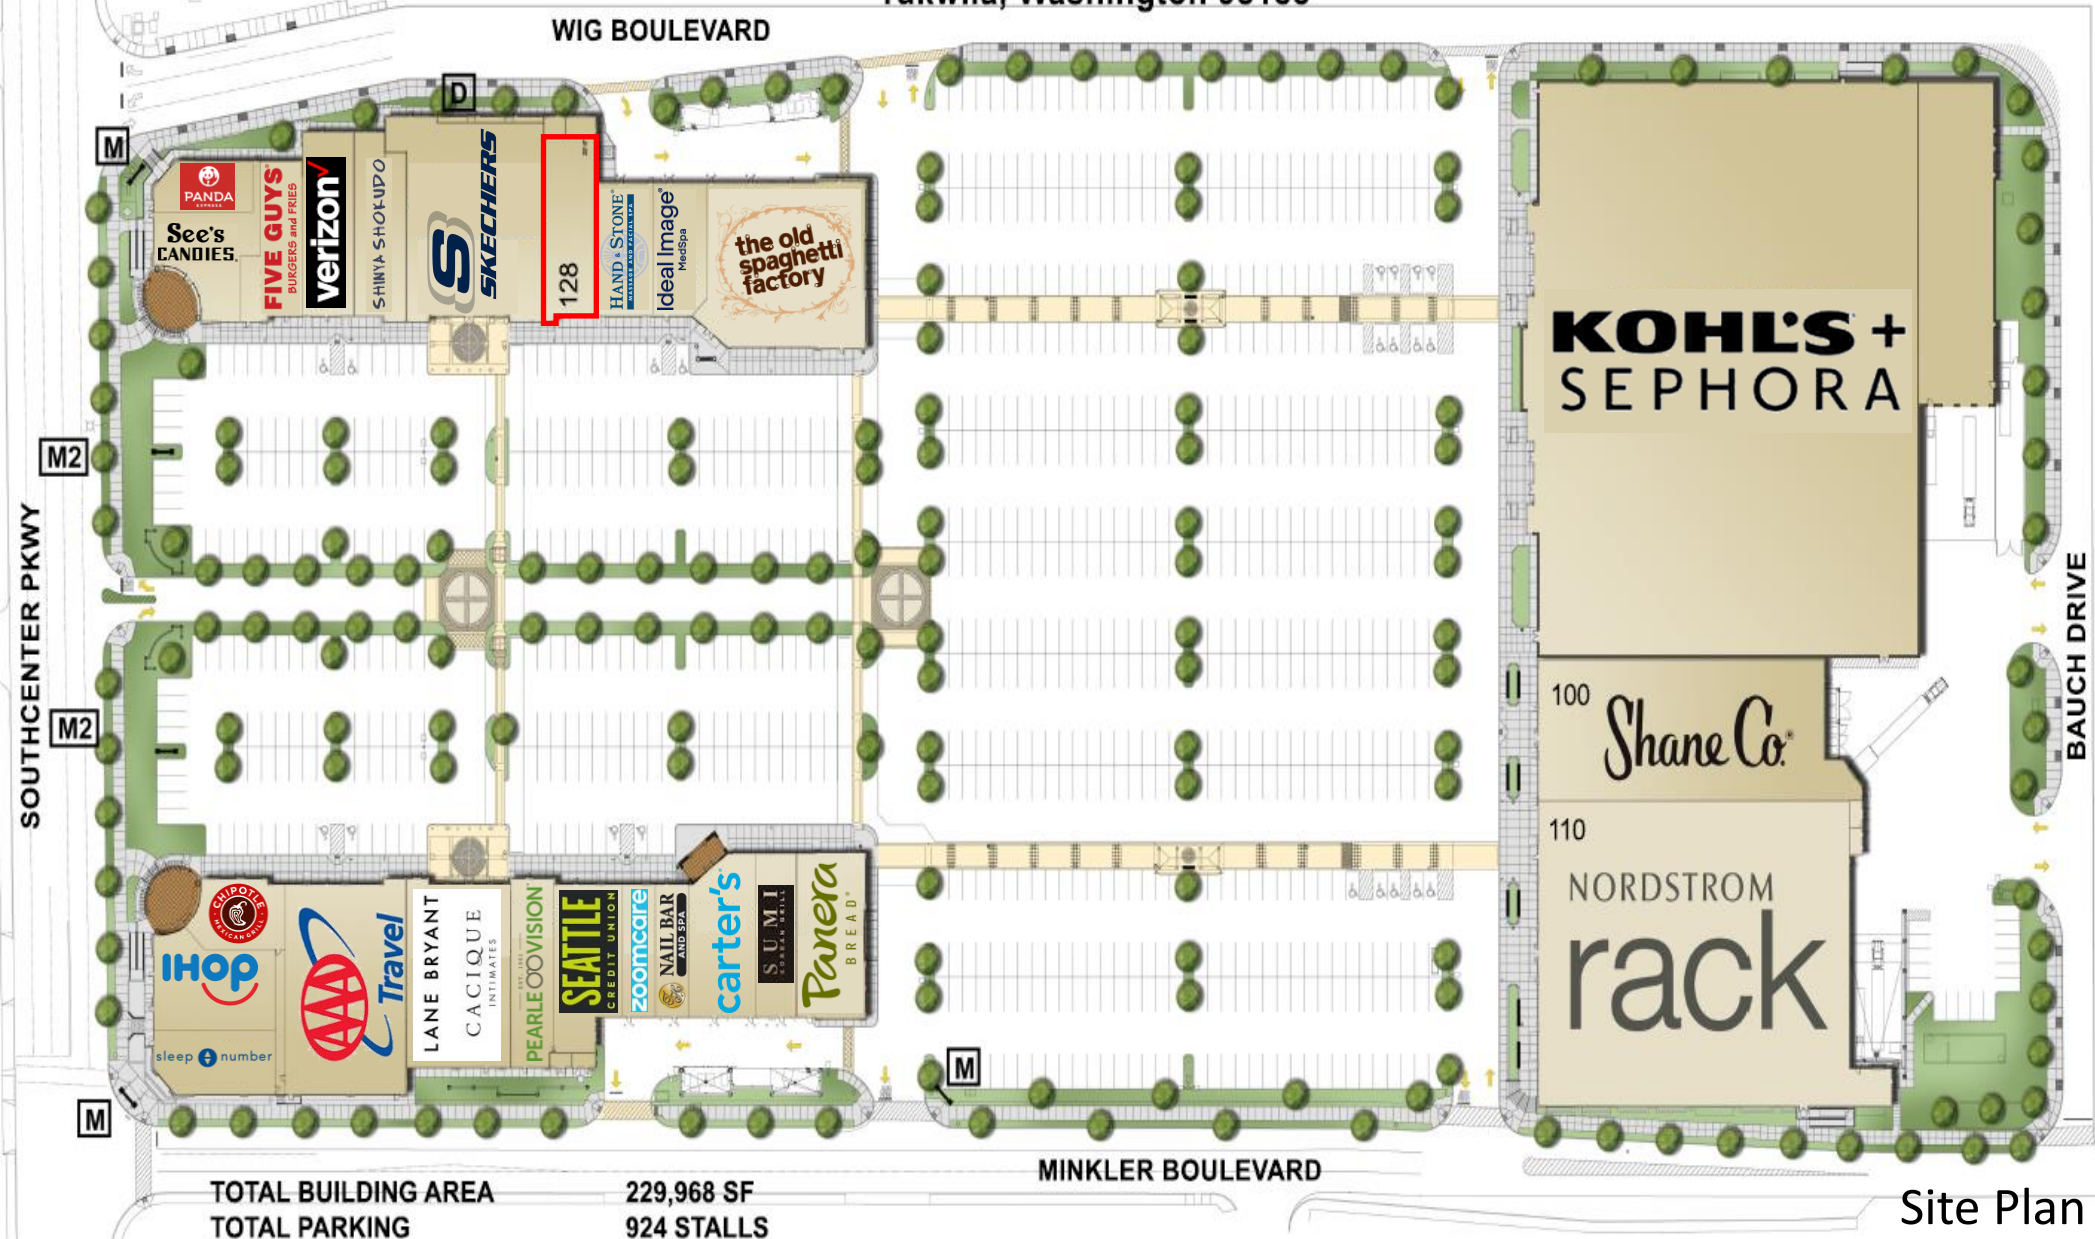

Southcenter Square

17100-17250 Southcenter Parkway, Tukwila, WA

Blake Springer-Trybus

206-679-6717

blake@wigproperties.com

Southcenter's Premium Lifestyle Center

SOUTHCENTER SQUARE

17100, 17150, 17200, & 17250 Southcenter Parkway
Tukwila, Washington 98188

- Located at the 50yd line on Southcenter Pkwy
- Grand monument signage on Southcenter Pkwy

Southcenter Square – Suite 128